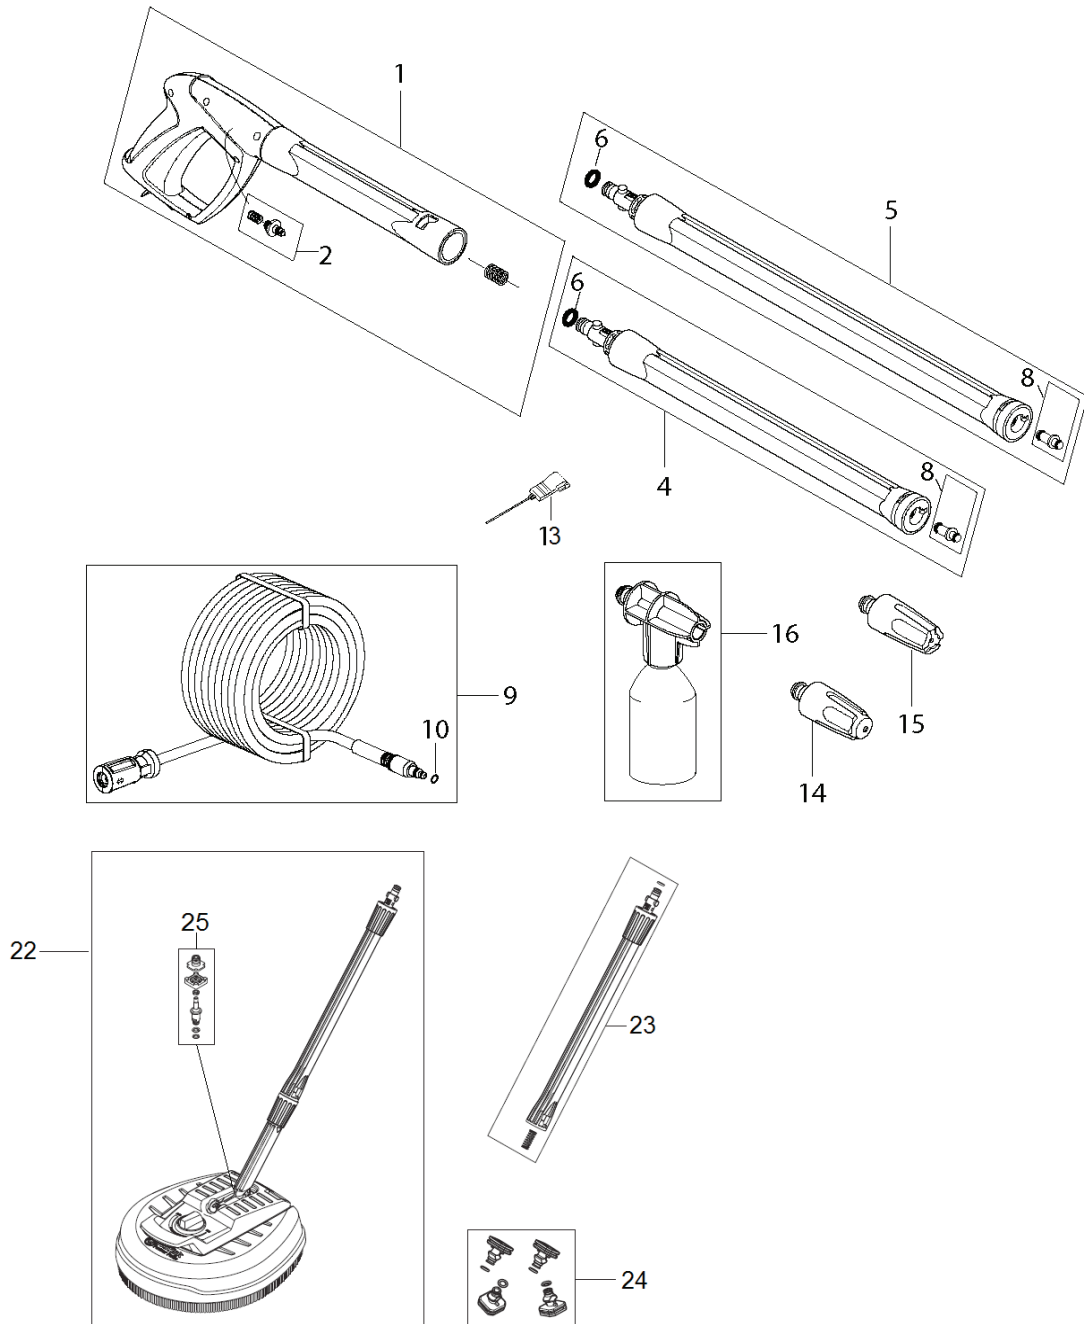

ACCESSORIES
PW 345C

2017.04.06
2017.08.03

PRESSURE WASHERS

PXM_REF	PXM_PARTNO	DESCRIPTION	PXM_REMARK
1	592617633	PISTOLET	G4 GUN DARK GREY
2	592617655	SERVICE KIT	KIT F. G3 GUN SPRING & VALVE
4	592617635	TUBE	G4 NOZZLE TUBE SHORT
5	592617634	TUBE	G4 NOZZLE TUBE 55MM DARK GREY
6	592617673	JOINT TORIQUE	O-RING 9.0X2.6 SH90 NBR
8	592617657	EMBOUCHOIR	LOW PRESSURE NOZZLE WO-RINGS
9	592617648	TUYAU	HOSE TEXTILE SOFT 8M FOR MODEL
10	740420300	JOINT TORIQUE	O-RING 5.1X1.6 VITON SH 90
13	596024901	CLEANER	
14	592617605	EMBOUCHOIR	C&C POWER SPEED TURQUOISE
15	592617684	EMBOUCHOIR	PR TORNADO DARK BLUE
16	592617606	EMBOUCHOIR	C&C FOAMSPRAYER WITH BOTTLE
22	590657801	PATIO CLEANER	
23	596454001	LANCE	
24	596454101	EMBOUCHOIR	
25	596678401	SERVICE KIT	AXLE BEARING KIT