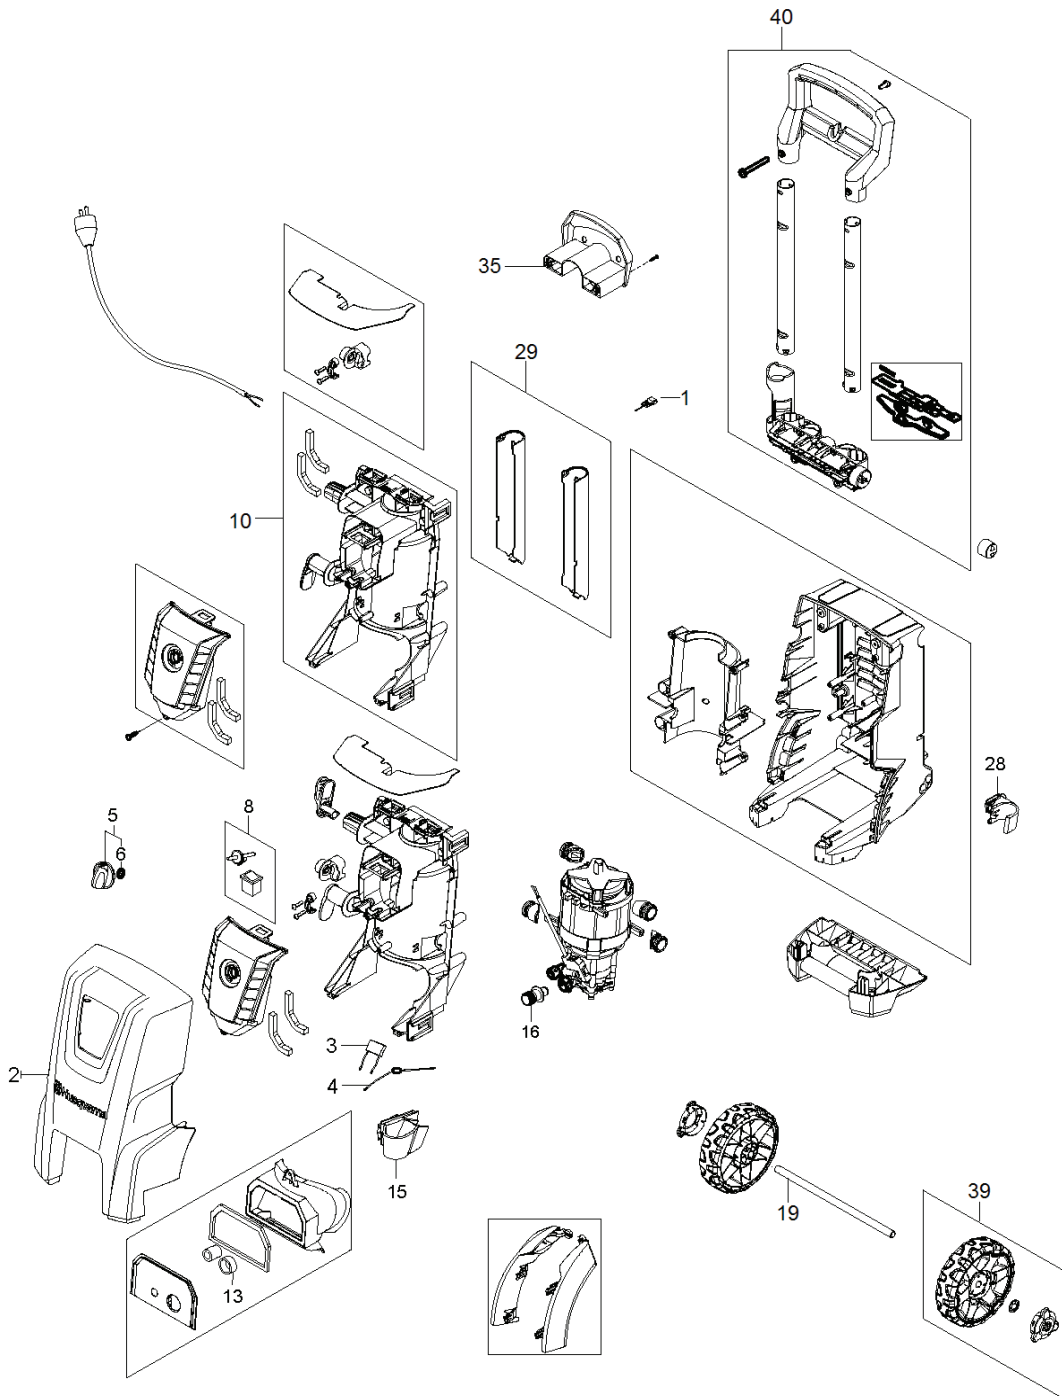

OVERVIEW
PW 345C

2017.04.06
2017.08.02

PRESSURE WASHERS

PXM_REF	PXM_PARTNO	DESCRIPTION	PXM_REMARK
1	596024901	CLEANER	
2	593660401	COUVERCLE	
3	592617612	CONDENSATEUR	CAPACITOR UNIVERSAL MPX 1
4	592617626	BOBINE	EMC COIL UNIVERSAL
5	592617702	BOUTON	SWITCH KNOB BLACK KIT
6	592617668	JOINT TORIQUE	O-RING 10.2X2.5 NBR 70
8	592617703	INTERRUPTEUR	SWITCH ON/OFF WITH SHAFT
13	592617652	JOINT	INLET GASKET
15	593002301	SUPPORT	LANCE HOLDER BOTTOM
16	592617714	ENTRÉE	WATER INLET NAO1
10	596026501	CAPOT DU MOTEUR	
28	593095801	SUPPORT	LANCE HOLDER TOP DARK GREY
19	596289001	AXE DE ROUE	
29	596025201	CARTER	
35	596024401	SUPPORT	
39	596027701	WHEEL KIT	
40	596026101	SUPPORT DE POIGNON